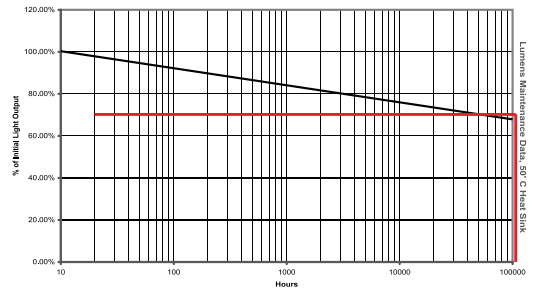

Turtle Safe Red LED Pool Light

Spa Electrics Turtle Lights have been specifically designed to protect our marine animals. They reduce the amount of artificial lighting in and around the sea turtles environment.

The Turtle Safe Red LED lights are available in both our 3" Atom and 6" Quantum pool light ranges.

The lights emit only a very narrow portion of the visible light spectrum, which makes them ideal for areas inhabited by sea turtles, as they are non-intrusive to turtles and their hatchlings.

All our turtle lights have certification from the Florida Fish and Wildlife Conservation Commission. You can trust our lights are safe for your turtles.

LUMENS MAINTENANCE