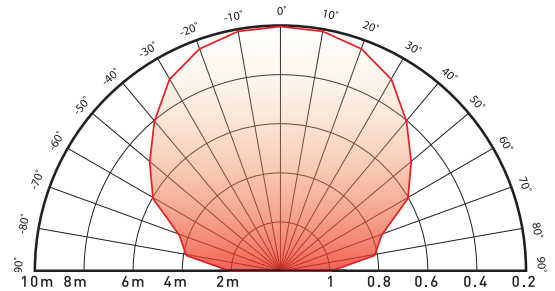

### PHOTOMETRIC DATA POLAR PLOT

Relative Intensity    +/- 80°:38%  
 +/- 60°:60%  
 +/- 45°:75%  
 +/- 20°:95%  
 +/- 0°:100%

NOTE: ALL LIGHTS HAVE BEEN TESTED IN AIR AND THE VISUAL APPEARANCE IN WATER WILL VARY DEPENDING ON COLOR, WATER ATTENUATION, POOL INTERIOR COLOR ABSORPTION AND WATER CLARITY. SPA ELECTRICS RESERVES THE RIGHT TO CHANGE THESE SPECIFICATIONS WITHOUT PRIOR NOTICE.