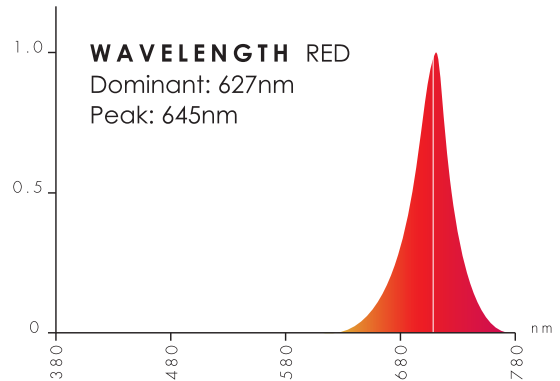

### PHOTOMETRIC DATA POLAR PLOT

Relative Intensity    +/- 80°:38%  
 +/- 60°:60%  
 +/- 45°:75%  
 +/- 20°:95%  
 +/- 0°:100%

NOTE: ALL LIGHTS HAVE BEEN TESTED IN AIR AND THE VISUAL APPEARANCE IN WATER WILL VARY DEPENDING ON COLOR, WATER ATTENUATION, POOL INTERIOR COLOR ABSORPTION AND WATER CLARITY. SPA ELECTRICS RESERVES THE RIGHT TO CHANGE THESE SPECIFICATIONS WITHOUT PRIOR NOTICE.