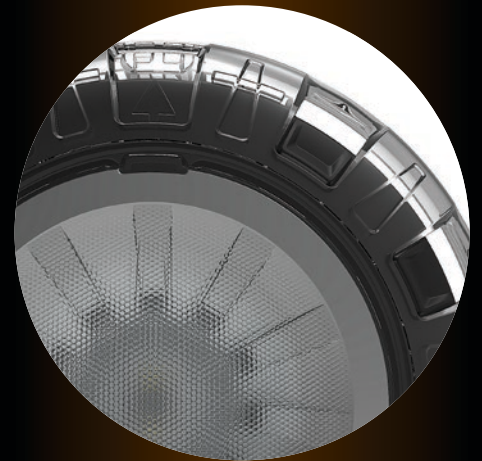

BUILT POWERFUL

Maximize light performance with **ARGON's** combination of advanced optics and engineered components to deliver maximum efficient output