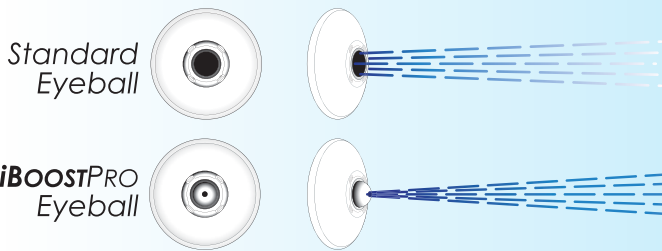

INCREASED CIRCULATION PERFORMANCE

INCREASED WATER VELOCITY, SPREAD & REACH AT LOW PUMP SPEEDS

ENERGY EFFICIENCY

At High Pump Speed **Low Efficiency**

At Low Pump Speed **over 230% Increase in Efficiency**

For more information on the **iBOOST PRO** and our other products, please visit our website or contact our US Office:

Toll Free: **1800 708 5545**
Email: **info@spaelectrics.com**
Web: **www.spaelectrics.com**

Spa Electrics®

www.spaelectrics.com |